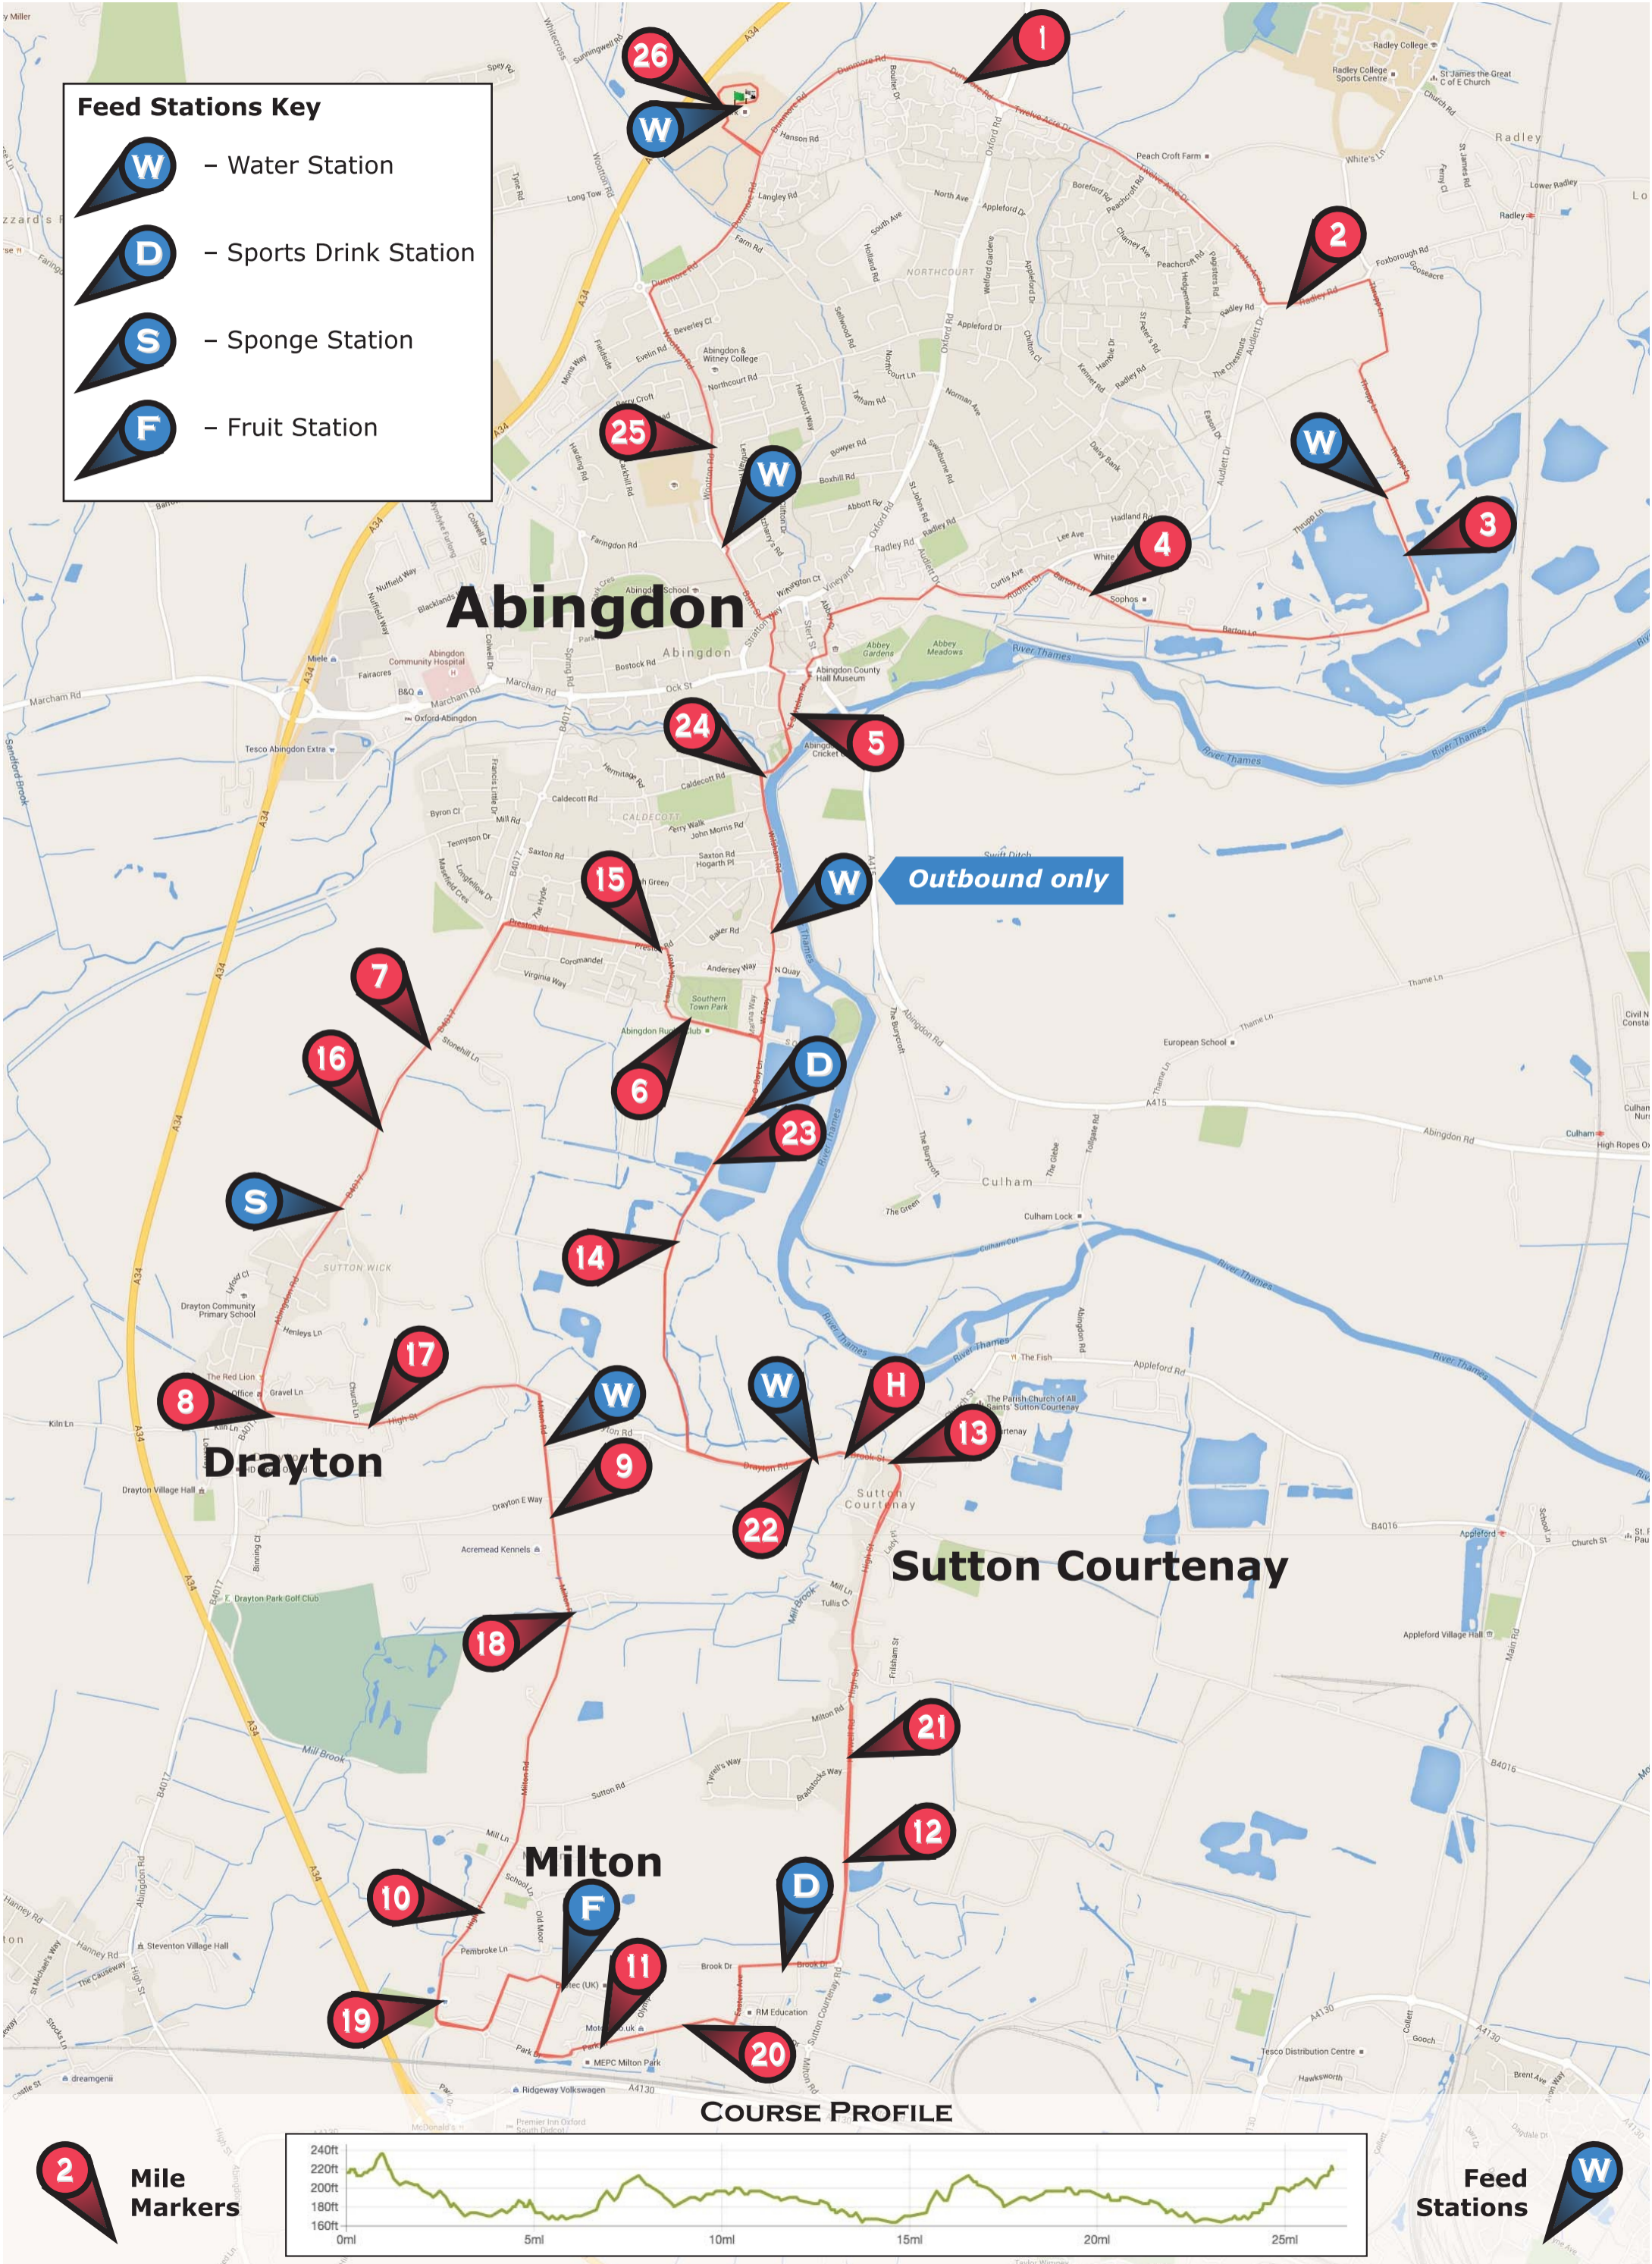

2023 Abingdon Marathon Course Map

Feed Stations Key

-  - Water Station
-  - Sports Drink Station
-  - Sponge Station
-  - Fruit Station

Outbound only

Drayton

Sutton Courtenay

Milton

COURSE PROFILE

2 Mile Markers

Feed Stations