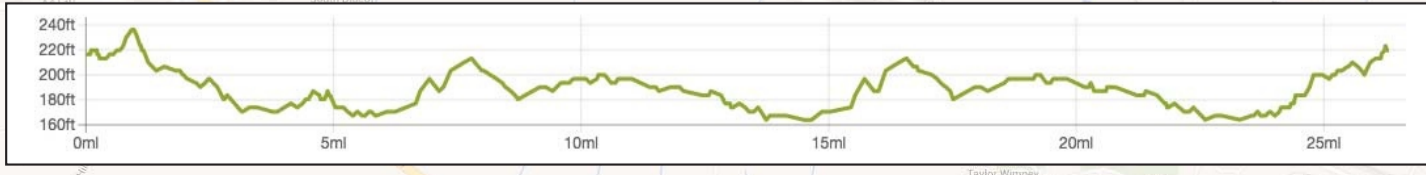

2023 Abingdon Marathon Course Map

Feed Stations Key

-  - Water Station
-  - Sports Drink Station
-  - Sponge Station
-  - Fruit Station

Outbound only

Drayton

Sutton Courtenay

Milton

COURSE PROFILE