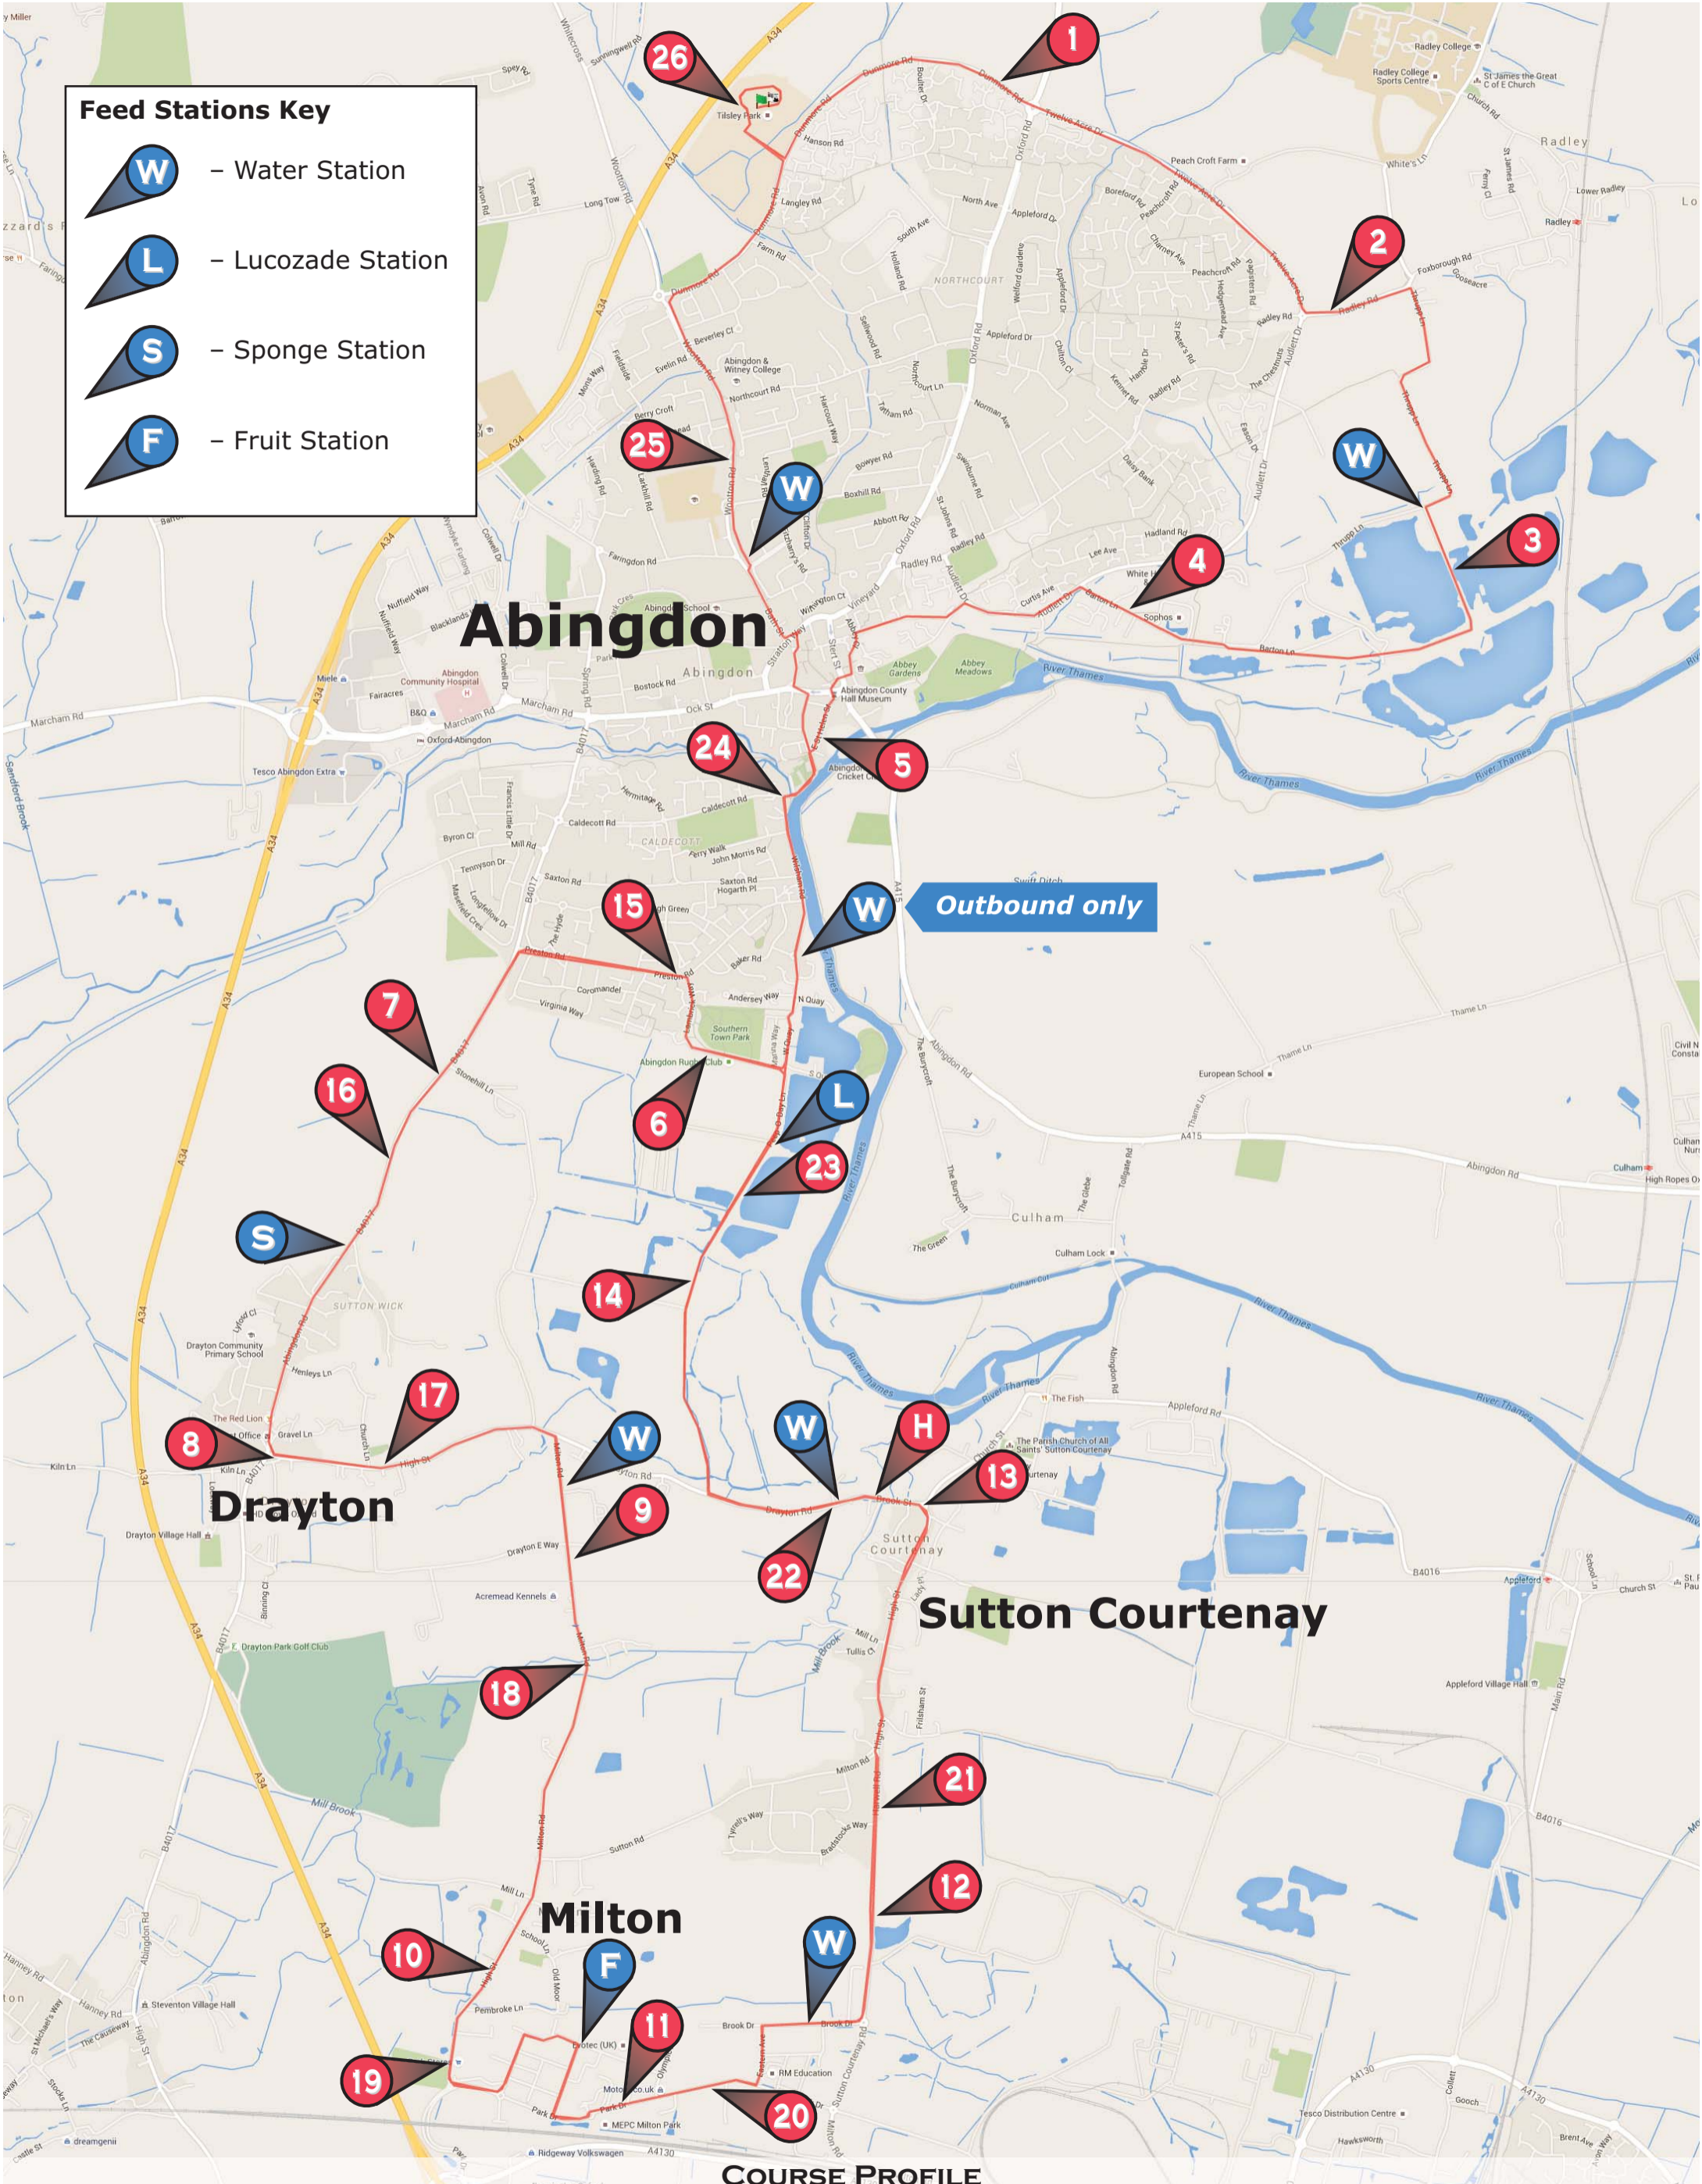

2018 ABINGDON MARATHON COURSE MAP

Feed Stations Key

-  - Water Station
-  - Lucozade Station
-  - Sponge Station
-  - Fruit Station

Outbound only

Drayton

Sutton Courtenay

Milton

COURSE PROFILE

Mile Markers

Feed Stations