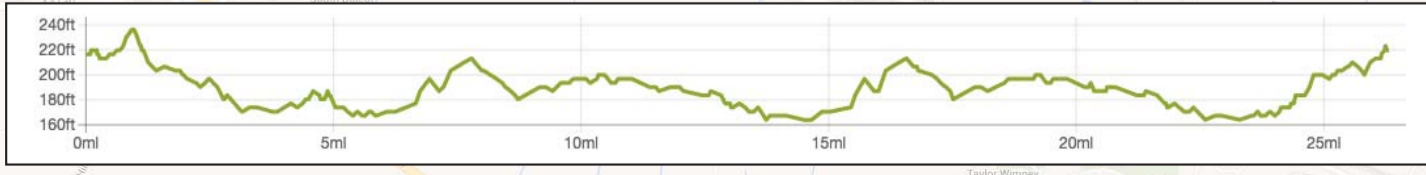

2018 ABINGDON MARATHON COURSE MAP

Feed Stations Key

-  - Water Station
-  - Lucozade Station
-  - Sponge Station
-  - Fruit Station

Outbound only

Drayton

Sutton Courtenay

Milton

COURSE PROFILE