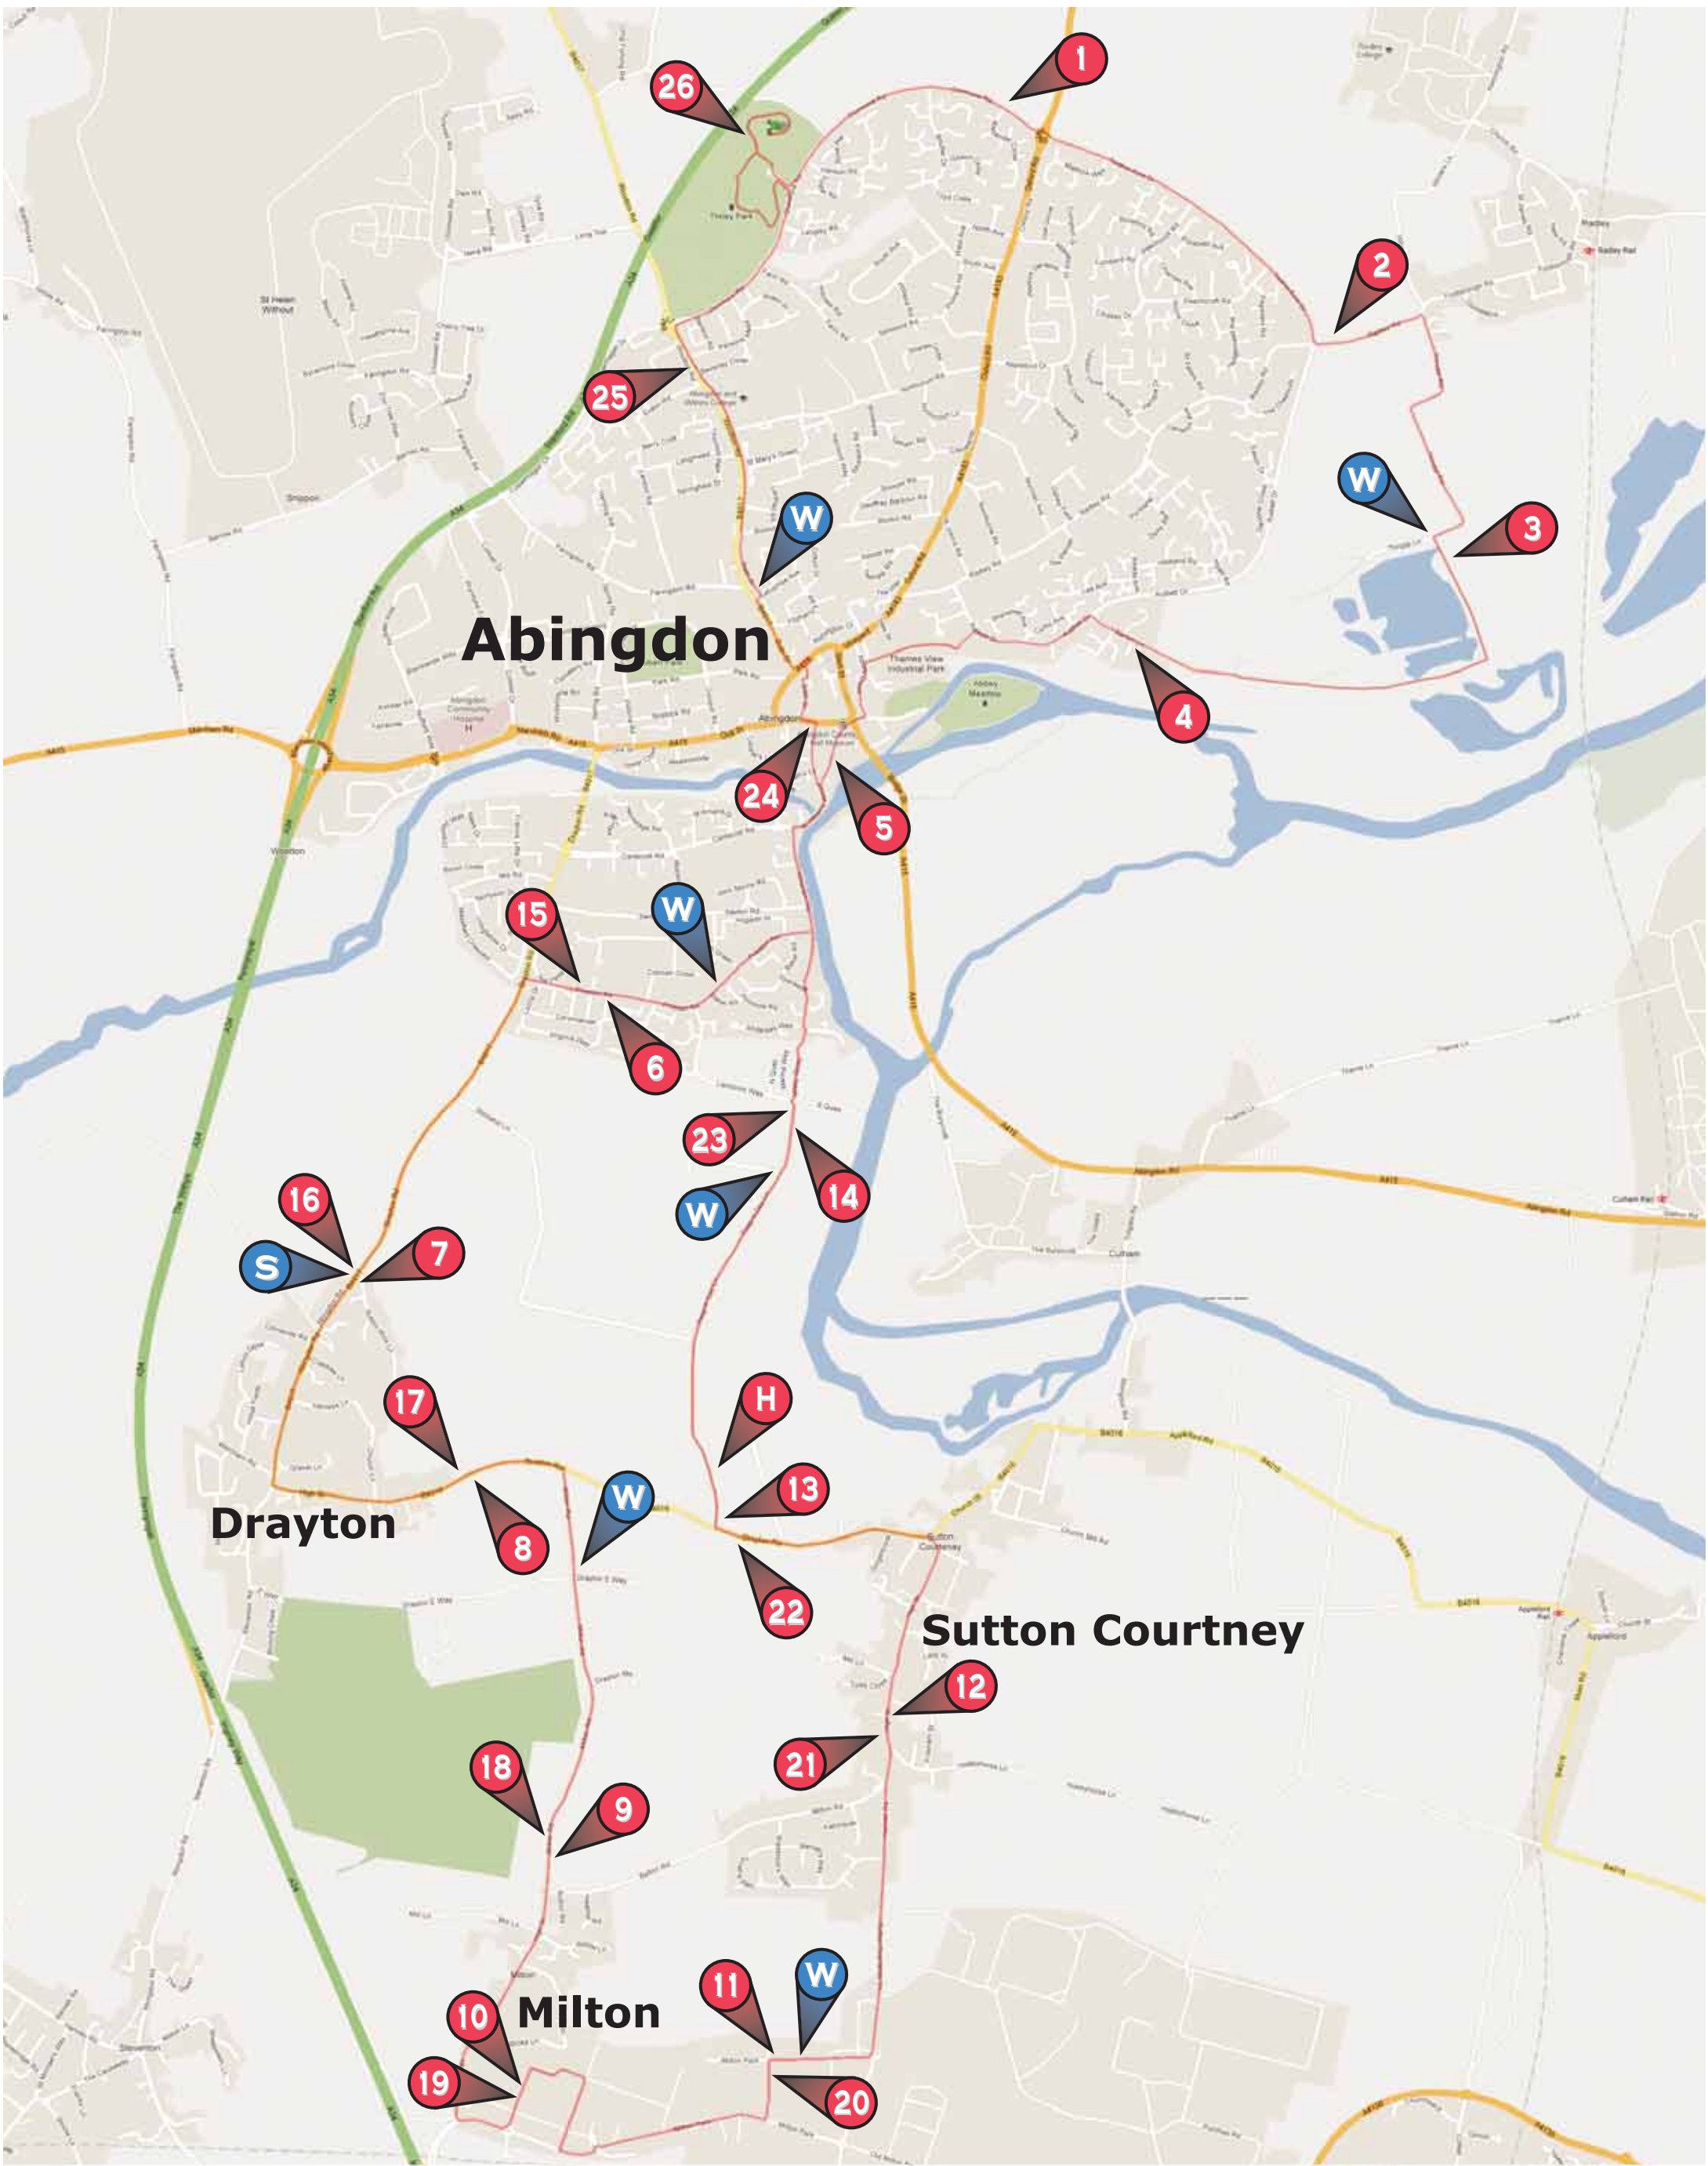

2011 ABINGDON MARATHON COURSE MAP

COURSE PROFILE

Mile Markers

max height: 240ft
min height: 167ft
total asc: 410ft
total desc: 410ft

Sponge & Water Stations